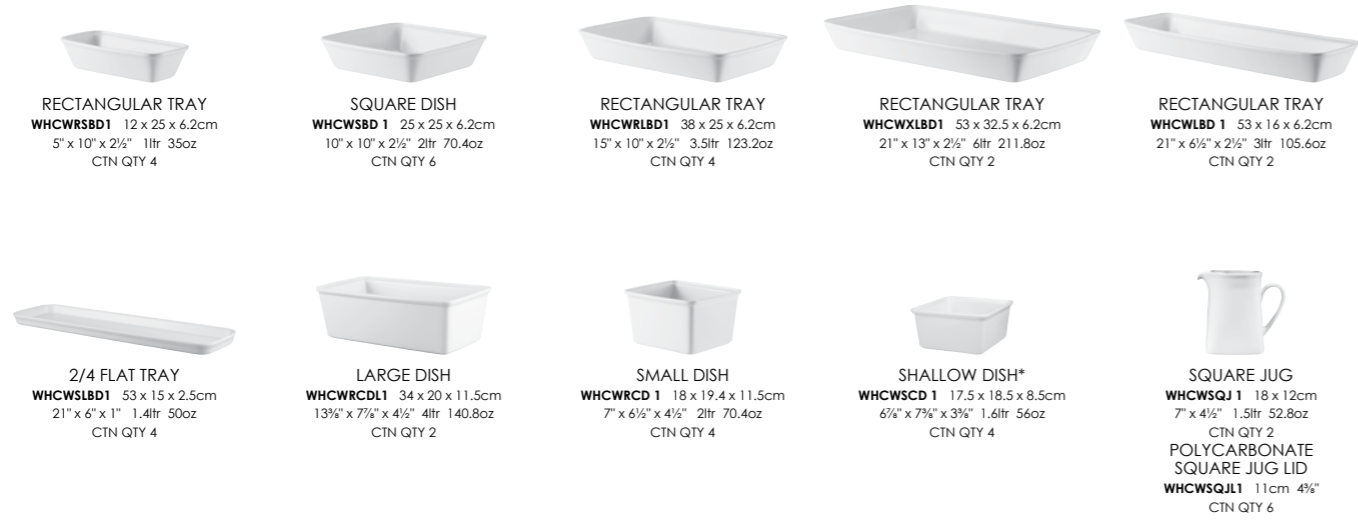

CHURCHILL® super vitrified
COUNTER SERVE

RECTANGULAR TRAY
WHCWRSD1 12 x 25 x 6.2cm
5" x 10" x 2 1/2" 1ltr 35oz
CTN QTY 4

SQUARE DISH
WHCWSBD1 25 x 25 x 6.2cm
10" x 10" x 2 1/2" 2ltr 70.4oz
CTN QTY 6

RECTANGULAR TRAY
WHCWRLBD1 38 x 25 x 6.2cm
15" x 10" x 2 1/2" 3.5ltr 123.2oz
CTN QTY 4

RECTANGULAR TRAY
WHCWXLBD1 53 x 32.5 x 6.2cm
21" x 13" x 2 1/2" 6ltr 211.8oz
CTN QTY 2

RECTANGULAR TRAY
WHCWLBD1 53 x 16 x 6.2cm
21" x 6 1/2" x 2 1/2" 3ltr 105.6oz
CTN QTY 2

LARGE ROUND EARED DISH
BCBKLRN1 17.5 x 21.5cm
7" x 8 1/2" 59cl 20.8oz
CTN QTY 6

SMALL ROUND EARED DISH
WHCWSREN1 15 x 18cm
5 7/8" x 7 1/4" 30cl 10.6oz
CTN QTY 6

SMALL ROUND EARED DISH
BCBKSRN1 15 x 18cm
5 7/8" x 7 1/4" 30cl 10.6oz
CTN QTY 6

MINI ROUND EARED DISH
WHCWRE6N1 12.5 x 15.2cm
5" x 6" 18cl 6.3oz
CTN QTY 6

SOUFFLÉ DISH
WHCWS12N1 10cm 4"
34cl 12oz
CTN QTY 12

2/4 FLAT TRAY
WHCWSLBD1 53 x 15 x 2.5cm
21" x 6" x 1" 1.4ltr 50oz
CTN QTY 4

LARGE DISH
WHCWRCDL1 34 x 20 x 11.5cm
13 3/4" x 7 7/8" x 4 1/2" 4ltr 140.8oz
CTN QTY 2

SMALL DISH
WHCWRCDD1 18 x 19.4 x 11.5cm
7" x 6 1/2" x 4 1/2" 2ltr 70.4oz
CTN QTY 4

SHALLOW DISH*
WHCWSCD1 17.5 x 18.5 x 8.5cm
6 7/8" x 7 3/8" x 3 3/8" 1.6ltr 56oz
CTN QTY 4

SQUARE JUG
WHCWSQJ1 18 x 12cm
7" x 4 1/2" 1.5ltr 52.8oz
CTN QTY 2
POLYCARBONATE SQUARE JUG LID
WHCWSQL1 11cm 4 3/8"
CTN QTY 6

RAMEKIN
WHCWLRN1 9cm 3 1/2"
19.5cl 6.9oz
CTN QTY 24

RAMEKIN
WHCWSRKN1 7cm 2 7/8"
9cl 3.2oz
CTN QTY 24

RAMEKIN
BCBKLRN1 9cm 3 1/2"
19.5cl 6.9oz
CTN QTY 24

RAMEKIN
BCBKSRKN1 7cm 2 7/8"
9cl 3.2oz
CTN QTY 24

CHURCHILL® super vitrified
COOKWARE