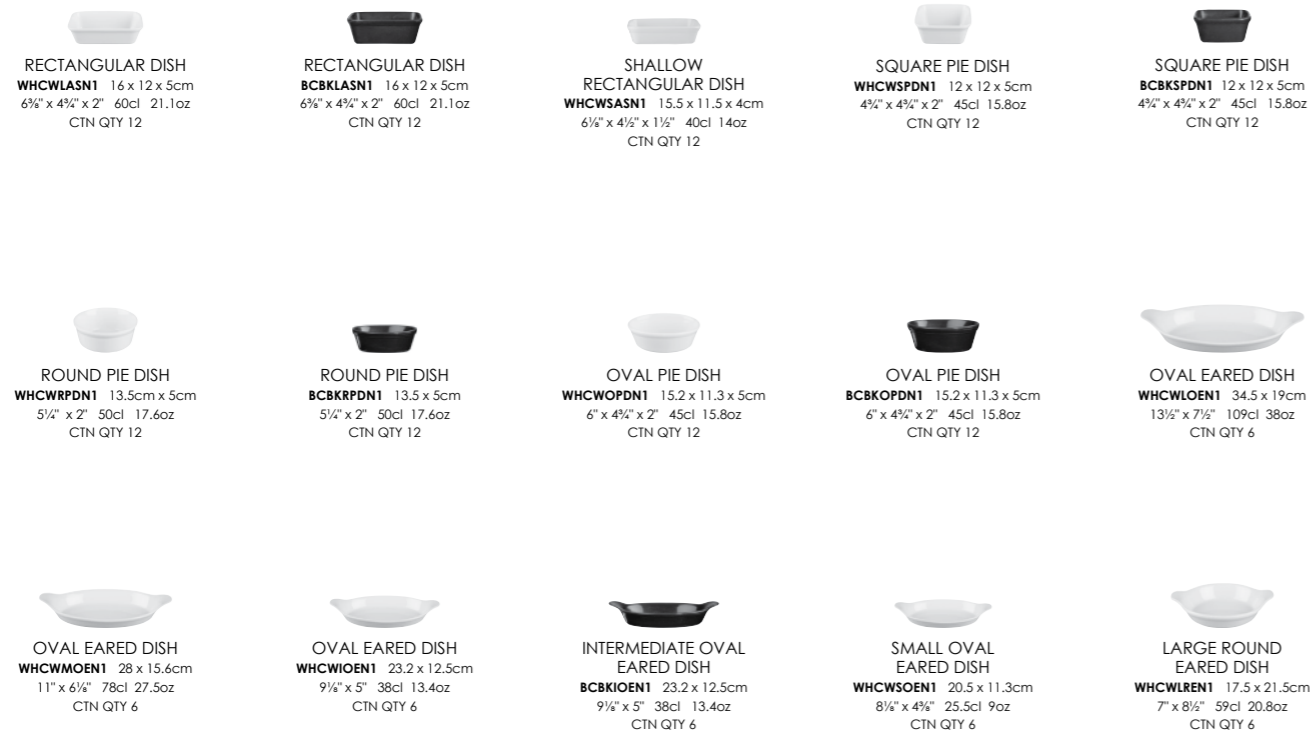

RECTANGULAR DISH
WHCWLASN1 16 x 12 x 5cm
6 1/4" x 4 7/8" x 2" 60cl 21.1oz
CTN QTY 12

RECTANGULAR DISH
BCBKLASN1 16 x 12 x 5cm
6 1/4" x 4 7/8" x 2" 60cl 21.1oz
CTN QTY 12

SHALLOW RECTANGULAR DISH
WHCWSASN1 15.5 x 11.5 x 4cm
6 1/8" x 4 1/2" x 1 1/2" 40cl 14oz
CTN QTY 12

SQUARE PIE DISH
WHCWSPDN1 12 x 12 x 5cm
4 3/4" x 4 3/4" x 2" 45cl 15.8oz
CTN QTY 12

SQUARE PIE DISH
BCBKSPDN1 12 x 12 x 5cm
4 3/4" x 4 3/4" x 2" 45cl 15.8oz
CTN QTY 12

ROUND PIE DISH
WHCWRPDN1 13.5cm x 5cm
5 1/2" x 2" 50cl 17.6oz
CTN QTY 12

ROUND PIE DISH
BCBKRPDN1 13.5 x 5cm
5 1/2" x 2" 50cl 17.6oz
CTN QTY 12

OVAL PIE DISH
WHCWOPDN1 15.2 x 11.3 x 5cm
6" x 4 1/2" x 2" 45cl 15.8oz
CTN QTY 12

OVAL PIE DISH
BCBKOPDN1 15.2 x 11.3 x 5cm
6" x 4 1/2" x 2" 45cl 15.8oz
CTN QTY 12

OVAL EARED DISH
WHCWLOEN1 34.5 x 19cm
13 1/2" x 7 1/2" 109cl 38oz
CTN QTY 6

OVAL EARED DISH
WHCWMOEN1 28 x 15.6cm
11" x 6 1/4" 78cl 27.5oz
CTN QTY 6

OVAL EARED DISH
WHCWIOEN1 23.2 x 12.5cm
9 1/4" x 5" 38cl 13.4oz
CTN QTY 6

INTERMEDIATE OVAL EARED DISH
BCBKIOEN1 23.2 x 12.5cm
9 1/4" x 5" 38cl 13.4oz
CTN QTY 6

SMALL OVAL EARED DISH
WHCWSOEN1 20.5 x 11.3cm
8 1/8" x 4 3/8" 25.5cl 9oz
CTN QTY 6

LARGE ROUND EARED DISH
WHCWLEEN1 17.5 x 21.5cm
7" x 8 1/2" 59cl 20.8oz
CTN QTY 6